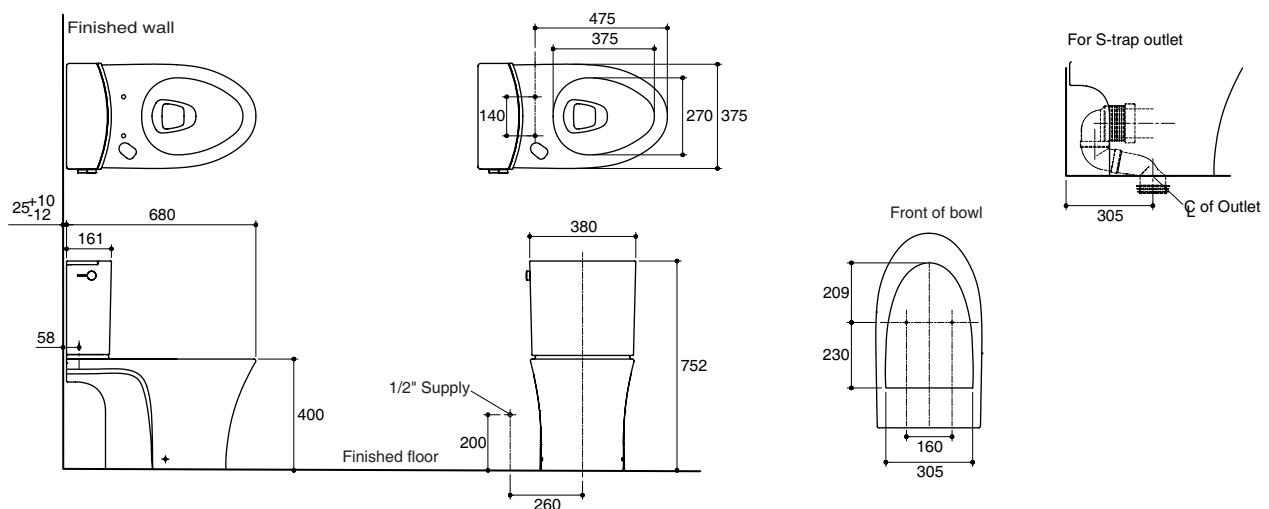

Features

- Vitreous china
- Elongated bowl
- Non-Back-to-Wall
- Includes polished chrome trip lever
- Wash down flushing system
- Dual flush 2.6/4 liter per flush
- 305 mm rough-in for S-trap
- 680 x 380 x 752 mm

Codes/Standards Applicable

Specified model meets or exceeds the following:

- SS 574

TWO-PIECE TOILET K-31193K-HC

Technical Information

Fixture:	
Configuration	two-piece, round-front
Water per flush	2.6/4 liter
Passageway	51 mm
Water area	127 x 102 mm
Water depth from rim	225 mm
Seat post hole centers	140 mm

Included Components:	
Tank	K-31189K
Bowl	K-23643K
Tank cove	1369030
S-trap connector	1084337-A

Specified Model

Model	Description	Color/Finished
K-31193K-HC	Veil two-piece toilet, S-trap	0: White

Installation Notes

Unit: mm

Note: The recommended dimension for installation can be adjusted according to user preferences and layout
Kohler Co. reserves the right to make changes in product characteristics, packaging, or availability at anytime without notice